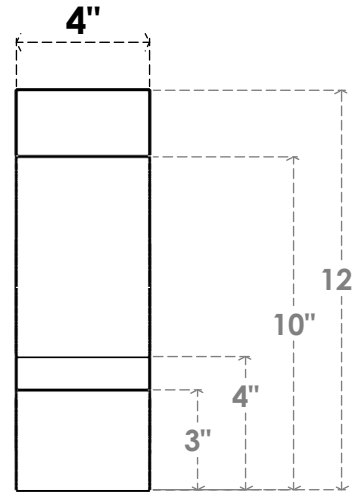

# ITEM NUMBER: BRCPC040X08000X12000BOA

4"W X 8"D X 12"H BALBOA ARCHITECTURAL GRADE PVC CLOSED KNEE BRACE

**SIDE PROFILE**

**FRONT PROFILE**

**ISOMETRIC**

EKENA MILLWORK  
2300 WEST MAIN ST.  
CLARKSVILLE, TX 75426  
TOLL FREE: 866-607-0453  
WWW.EKENAMILLWORK.COM