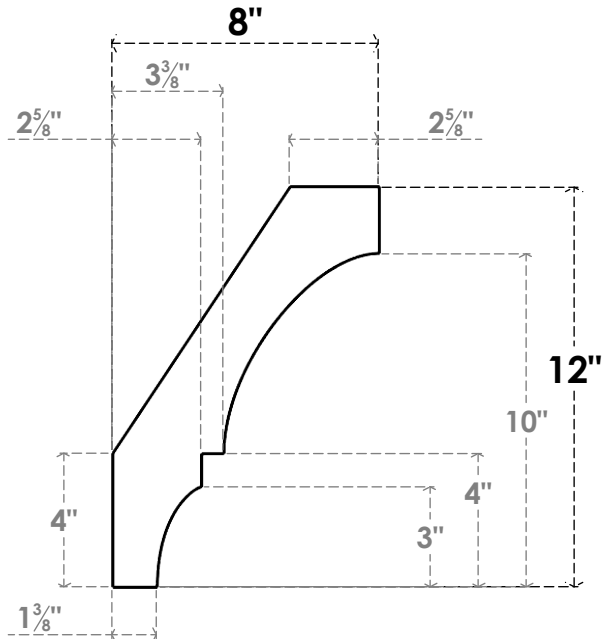

# ITEM NUMBER: BRCPC040X08000X12000BOA

4"W X 8"D X 12"H BALBOA ARCHITECTURAL GRADE PVC CLOSED KNEE BRACE

**SIDE PROFILE**

**FRONT PROFILE**

**ISOMETRIC**

EKENA MILLWORK  
2300 WEST MAIN ST.  
CLARKSVILLE, TX 75426  
TOLL FREE: 866-607-0453  
WWW.EKENAMILLWORK.COM